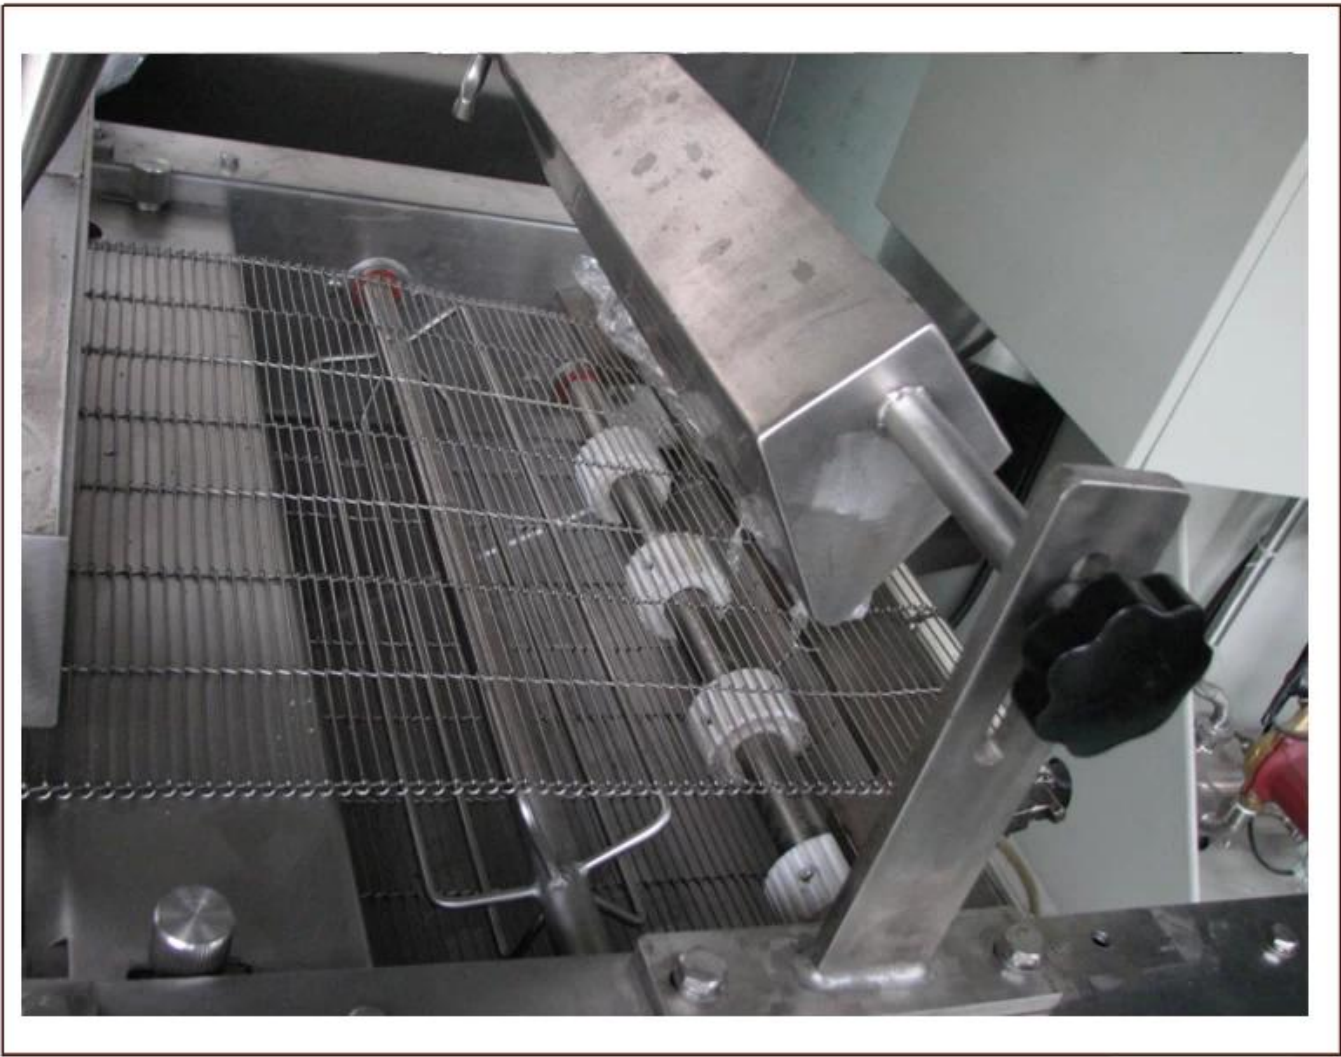

Installation:

Enrobing is a process of applying a protective coating to the surface of a pipe or cable. This process is used to protect the underlying material from corrosion, abrasion, and other environmental factors. The coating is applied in a continuous, uniform layer, ensuring complete coverage of the surface.

The following steps describe the enrobing process:

1. **Preparation:** Enrobing is performed on a pipe or cable that has been cleaned and prepared for coating. The surface must be free of dirt, oil, and other contaminants.
2. **Enrobing:** Enrobing is performed by passing the pipe or cable through a bath of molten coating material. The coating is applied in a continuous, uniform layer.
3. **Post-Enrobing:** Enrobing is performed using a zigzag pattern to ensure complete coverage of the surface.

& amp; Installation:

1. The pipe or cable is prepared for enrobing.
2. The pipe or cable is passed through the enrobing bath.

Notes:

1. The enrobing process is performed in a continuous, uniform layer. The coating is applied in a zigzag pattern to ensure complete coverage of the surface.

2. The enrobing process is performed using a zigzag pattern to ensure complete coverage of the surface. The Omron is used to control the enrobing process.

Notes:

Chocolate enrober:

Chocolate wafer:

□□□□□□□□□□: